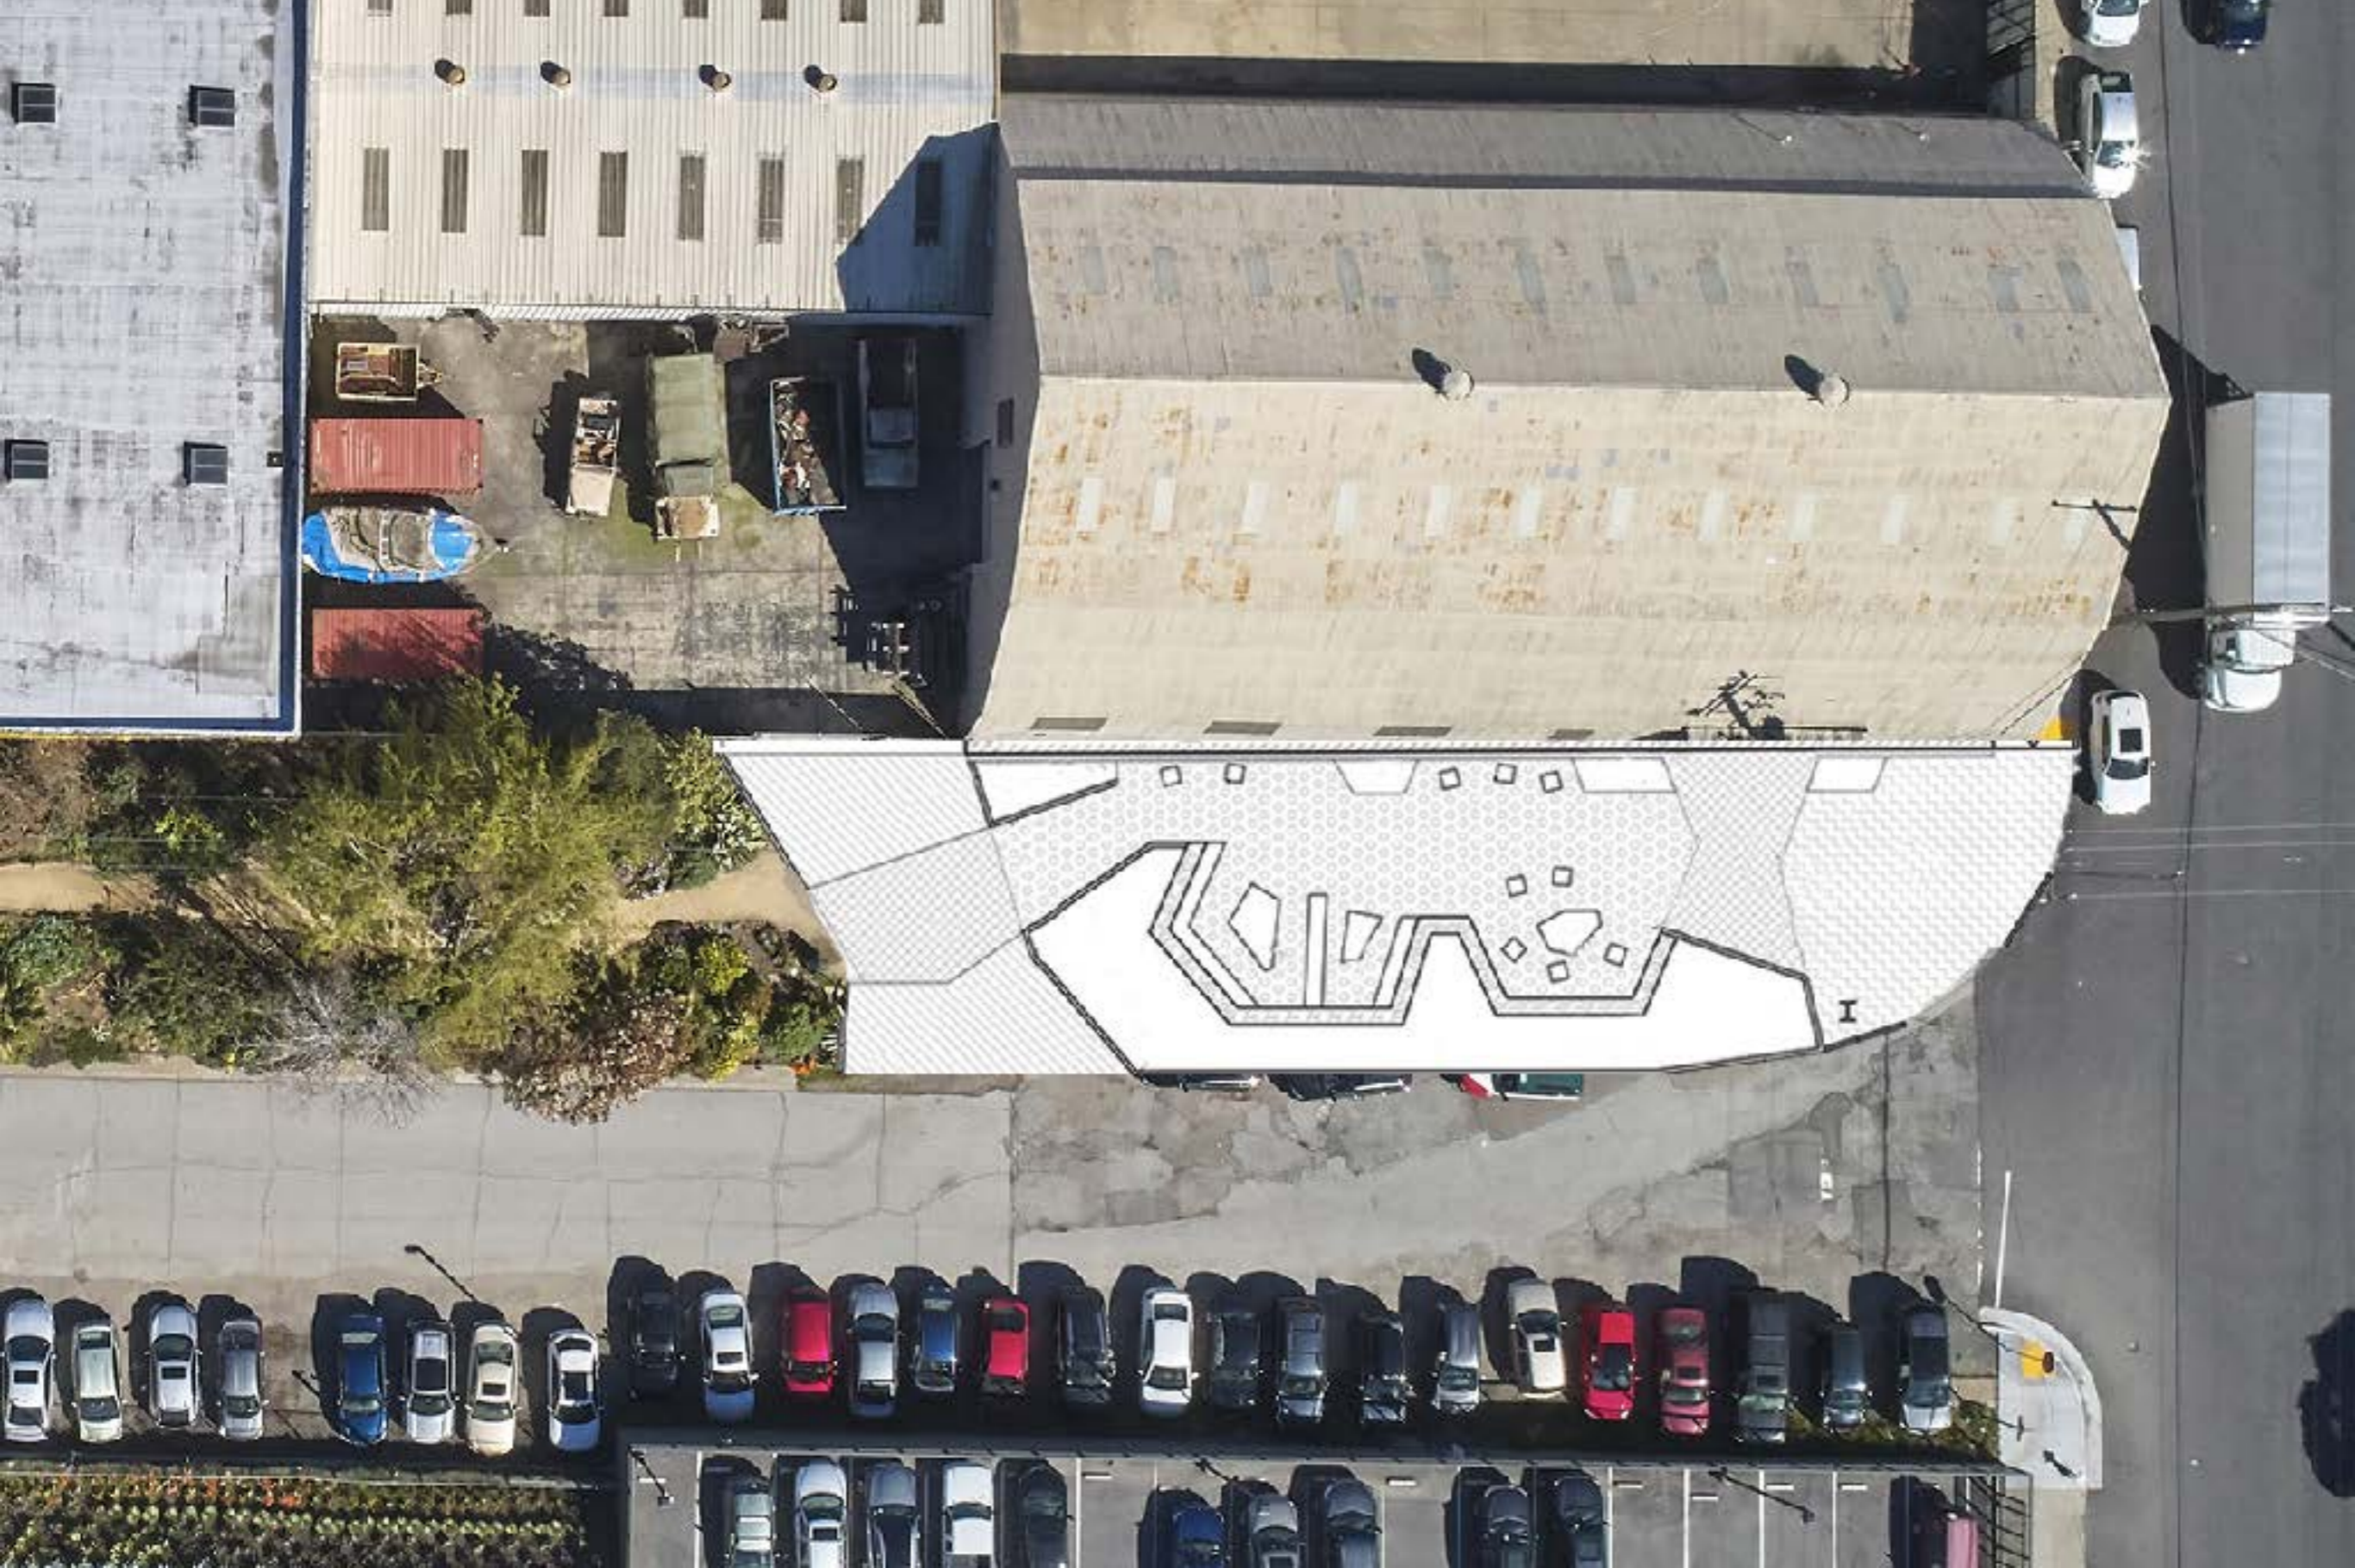

Continuing Projects

20th Street Dogpatch
 San Francisco, California
 Sheet 01 of 02
 Proposed Concept

CONCEPTUAL
 NOT FOR CONSTRUCTION

- New pavement
- Sidewalk
- Pedestrian lighting

N NELSON
 NYGAARD

14 October 2019