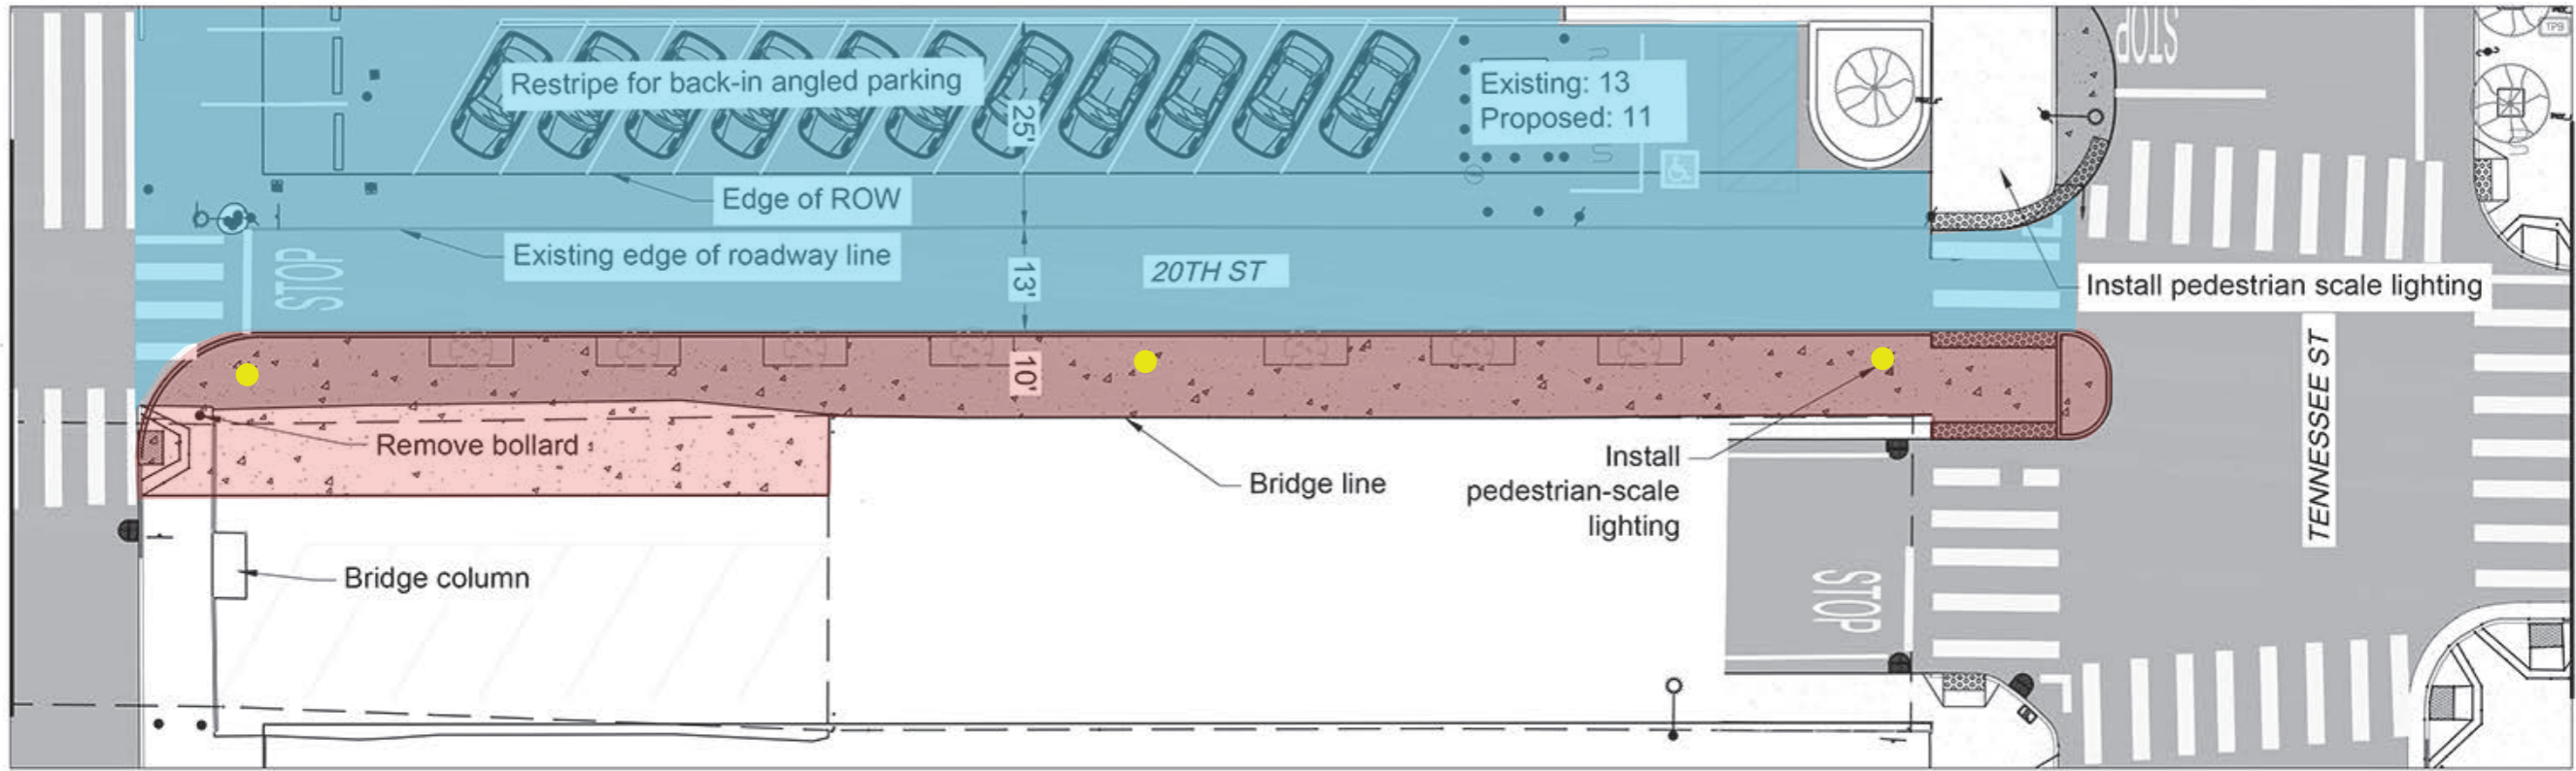

Continuing Projects

20th Street Dogpatch
 San Francisco, California
 Sheet 01 of 02
 Proposed Concept

CONCEPTUAL
 NOT FOR CONSTRUCTION

- New pavement
- Sidewalk
- Pedestrian lighting

N NELSON
 NYGAARD

14 October 2019

+0.0

+4.0

+1.5

+3.5

+3.13

+3.5

+1.0

+2.5

+5.5

+4.0

+4.0

+2.25

+3.42

+1.0

+1.0

+4.5