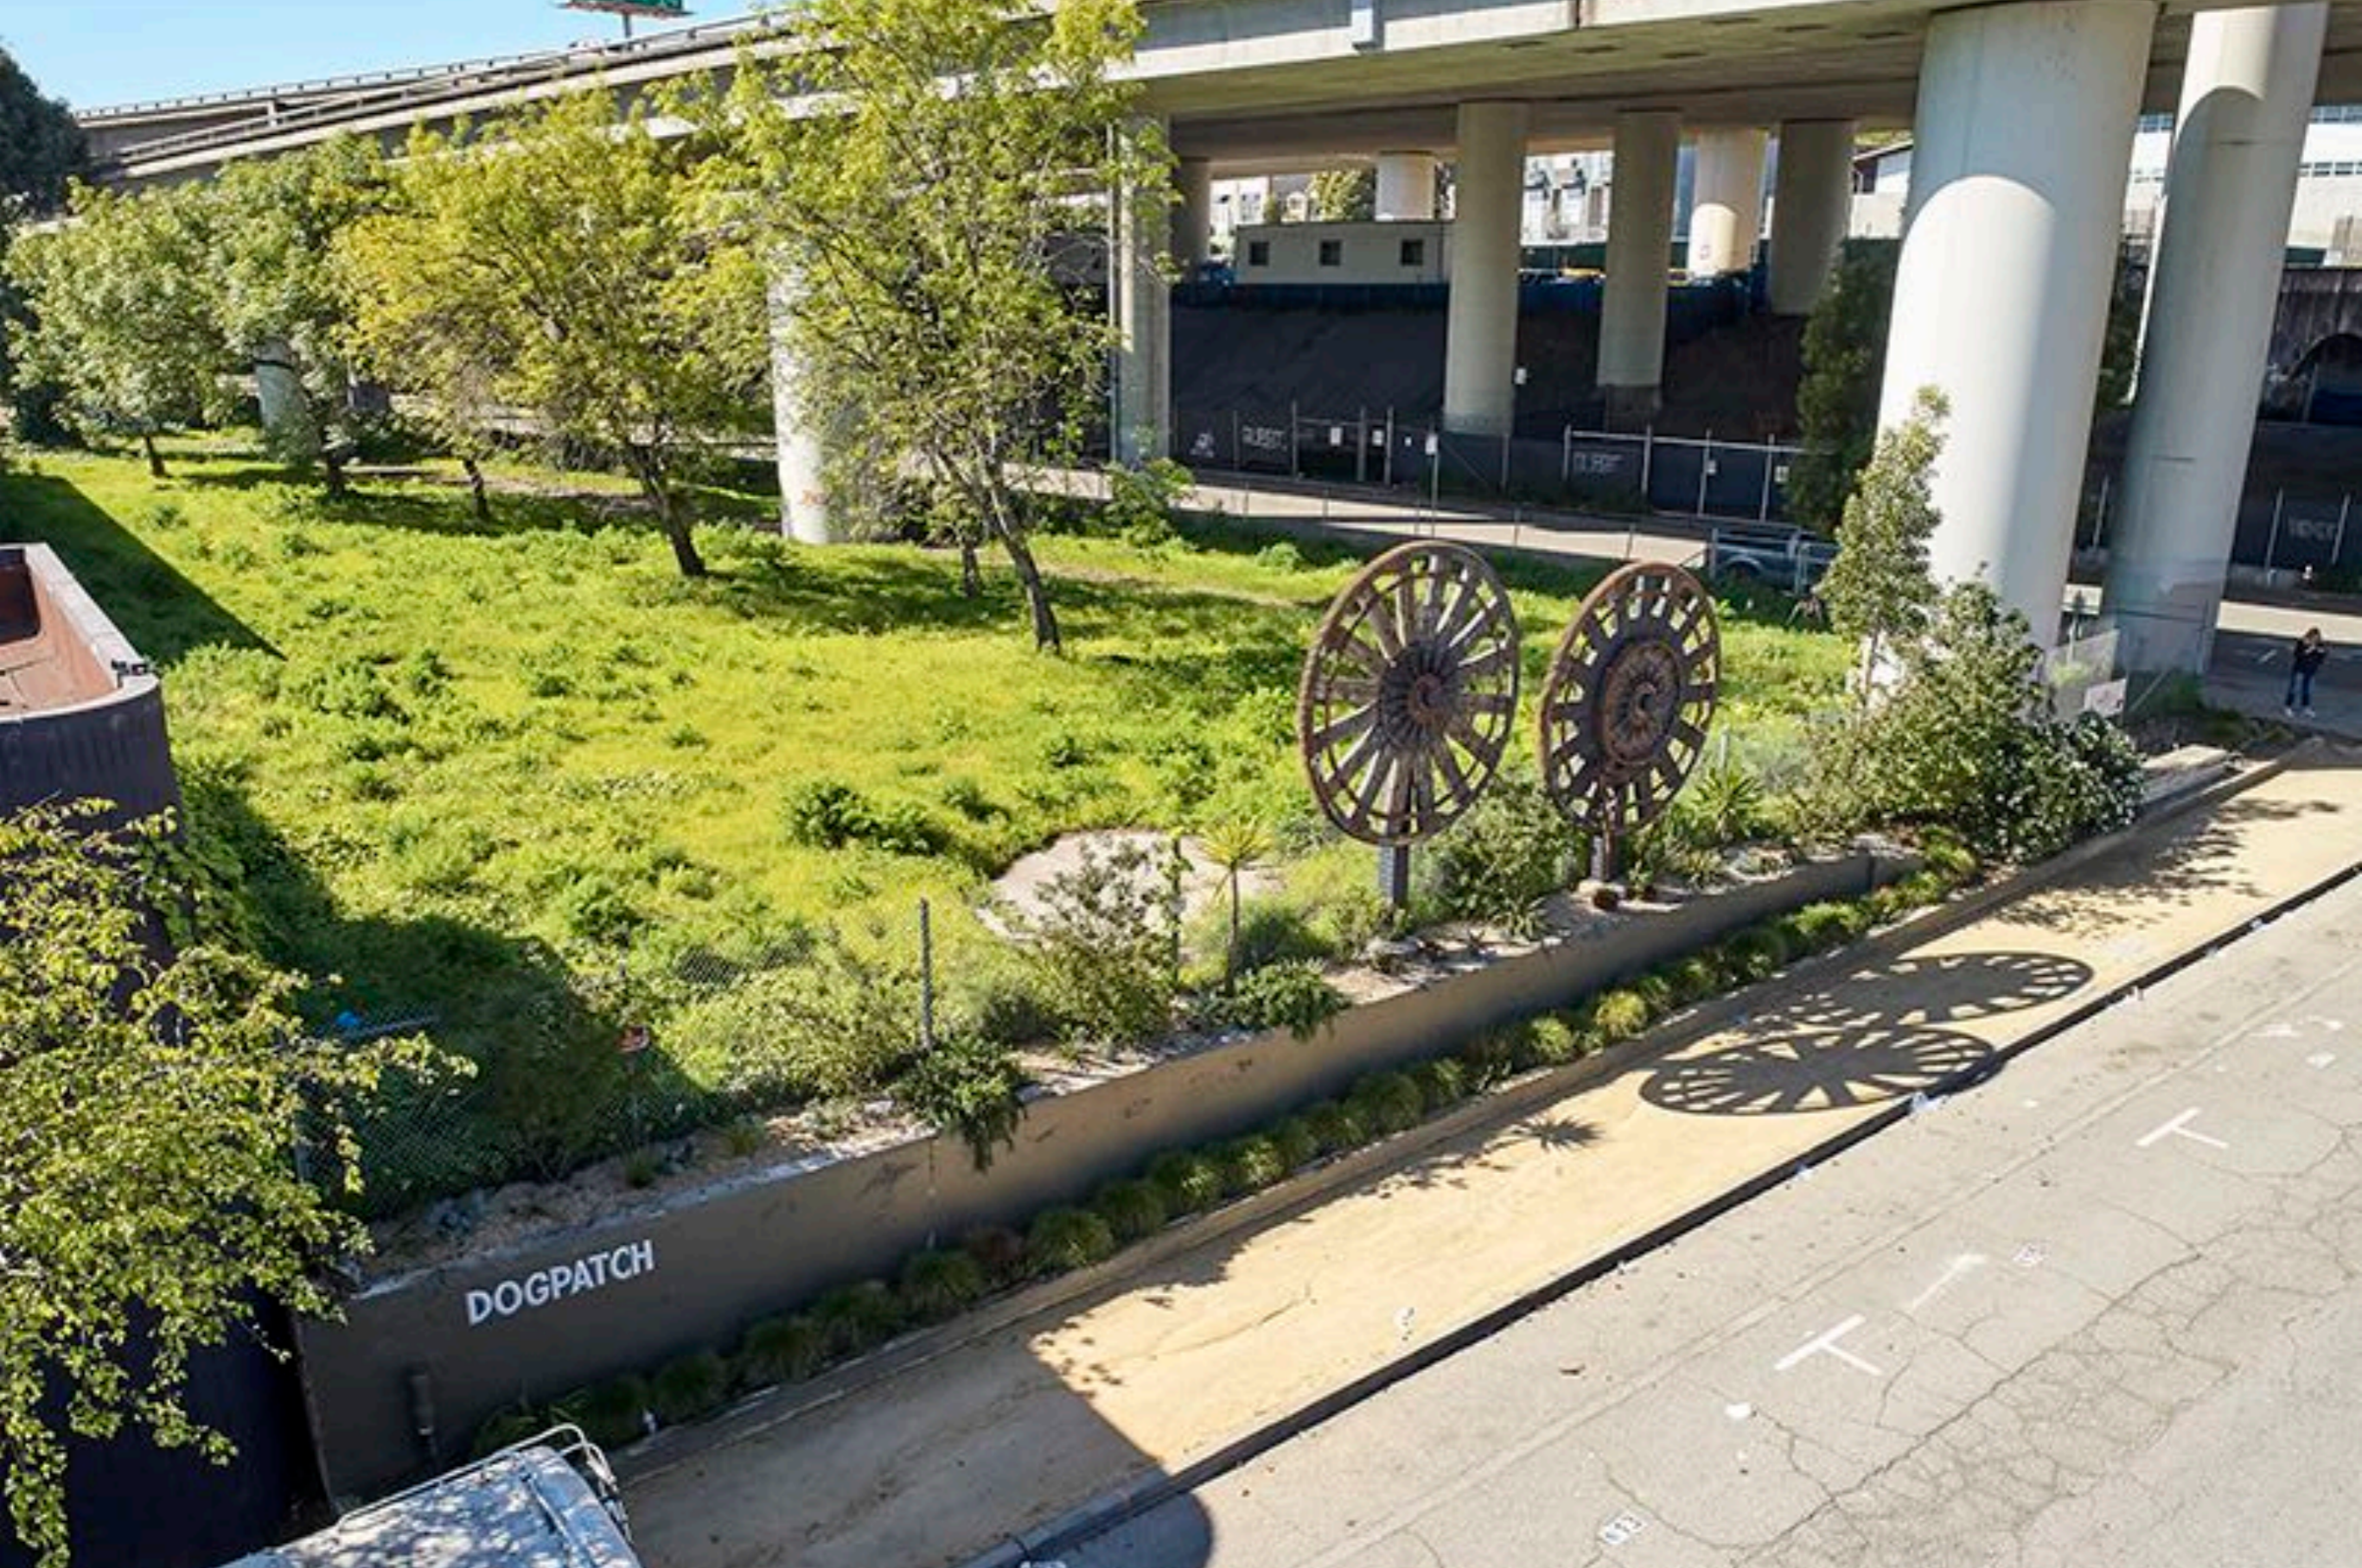

Continuing Projects

20th Street Dogpatch
 San Francisco, California
 Sheet 01 of 02
 Proposed Concept

CONCEPTUAL
 NOT FOR CONSTRUCTION

- New pavement
- Sidewalk
- Pedestrian lighting

N NELSON
 NYGAARD

14 October 2019